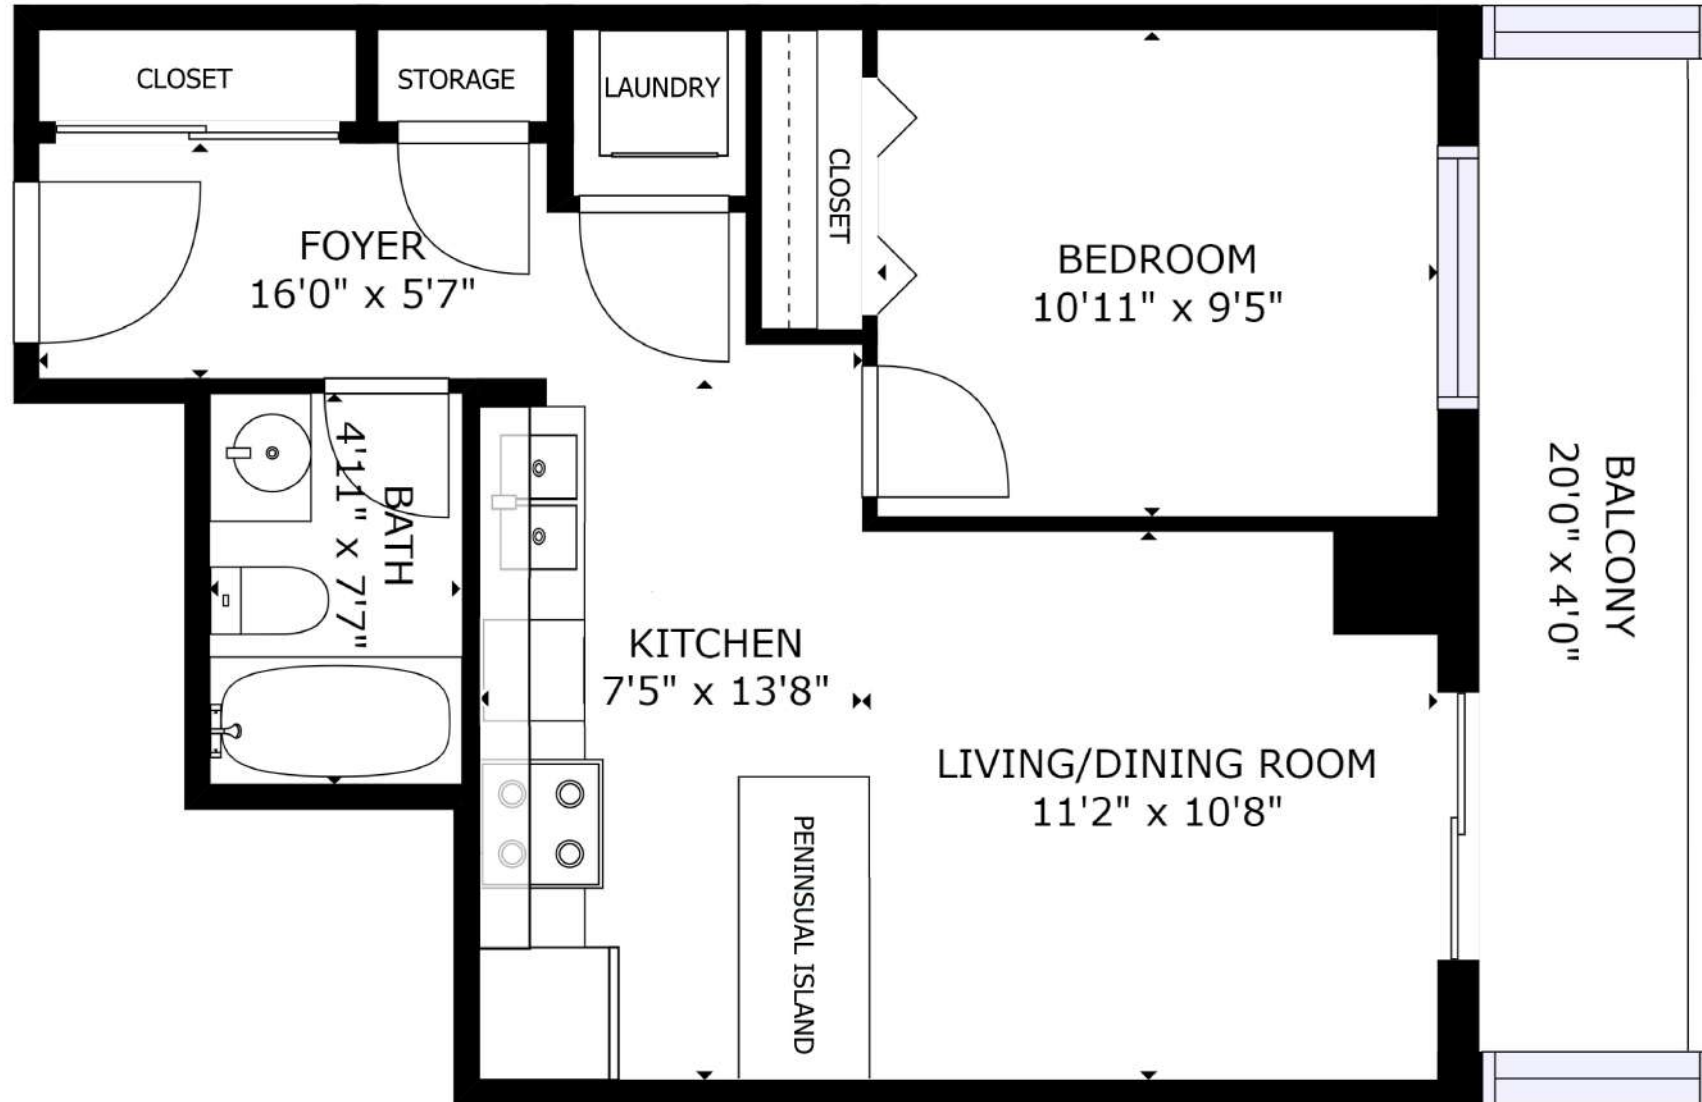

403 - 121 QUEEN STREET

GROSS INTERNAL AREA
FLOOR 1: 521 SQFT

SIZES AND DIMENSIONS ARE APPROXIMATE, ACTUAL MAY VARY.